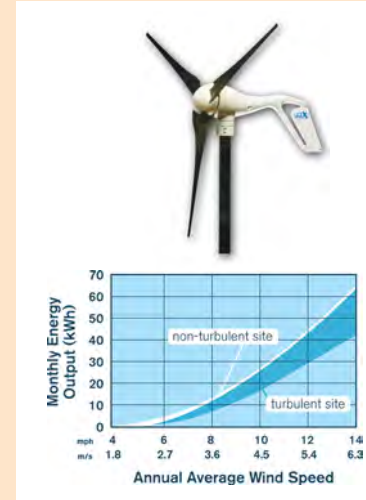

WIND CHEAT SHEET

Wind Generators	Air X	Air X 24 Volt	Air X Marine	Whisper 100	Whisper 200	Whisper 500	Skystream 3.7
Sunforce Item Number	44444	44445	44446	44447	44490	44448	44470
Voltage	12 VDC	24 VDC	12 VDC	Adjustable Voltage 12, 24, 36, 48 VDC	Adjustable Voltage 12, 24, 36, 48 VDC	Adjustable Voltage 24, 32, 48 VDC	120-240 VAC
Battery charging/ Utility Connected	Battery Charging	Battery Charging	Battery Charging	Battery Charging	Battery Charging	Battery Charging	Utility Connected
Rated Power	400 Watts at 28mph/ 12.5m/s	400 Watts at 28mph/ 12.5m/s	400 Watts at 28mph/ 12.5m/s	900 Watts at 28 mph/ 12.5 m/s	1000 Watts at 28 mph/ 12.5 m/s	3000 Watts at 24 mph/ 10.7 m/s	1900 Watts at 21 mph/ 9.4 m/s
Monthly Output	38 kWh/mth at 12mph/5.4 m/s average	38 kWh/mth at 12mph/ 5.4 m/s average	38 kWh/mth at 12mph/ 5.4 m/s average	100 kWh/mth at 12 mph/ 5.4 m/s average	158 kWh/mth at 12 mph/ 5.4 m/s average	538 kWh/mth at 12 mph/ 5.4 m/s average	400 kWh at 12 mph/ 5.4 m/s average
Rotor Diameter	46 inches/1.15 meters	46 inches/ 1.15 meters	46 inches/ 1.15 meters	7 ft/ 2.1 meters	9 ft/ 2.7 meters	15 ft/ 4.5 meters	12 ft/ 3.7 meters
Mount	1.5"/ 38.1mm ID Sched 40 Pipe	1.5"/ 38.1mm ID Sched 40 Pipe	1.5"/ 38.1mm ID Sched 40 Pipe	2.5"/ 62.71mm ID Sched 40 Pipe	2.5"/ 62.71mm ID Sched 40 Pipe	5"/ 128.19mm ID Sched 40 Pipe	5"/ 128.19mm ID Sched 40 Pipe
Start Up Wind Speed	8 mph/ 3.58m/s	8 mph/ 3.58m/s	8 mph/ 3.58m/s	7.5 mph/ 3.4 m/s	7 mph/ 3.1 m/s	7.5 mph/ 3.4 m/s	8 mph/ 3.5 m/s
Survival Wind Speed	110 mph/ 49.2 m/s	110 mph/ 49.2 m/s	110 mph/ 49.2 m/s	120 mph/ 5m/s	120 mph/ 5m/s	120 mph/ 55m/s	140 mph/ 63m/s
Overspeed Protection	Electronic Torque Control	Electronic Torque Control	Electronic Torque Control	Patented Side Furling	Patented Side Furling	Patented Side Furling	Patented Electronic Stall Regulation
Weight of turbine	13 lbs/ 5.9kg	13 lbs/ 5.9kg	13 lbs/ 5.9kg	47 lbs/ 21 kg	65 lbs/ 30kg	155 lbs/ 70kg	170 lbs/ 77kg
Warranty	3 yrs	3 yrs	3 yrs	5 yrs	5 yrs	5 yrs	5 yrs
Appropriate Towers	RV Mount 44460	RV Mount 44460	Marine mounting tower 44712	30' Guyed Tower Kit (Requires anchors and 2.5"ID Sched 40 Pipe) 44451	30' Guyed Tower Kit (Requires anchors and 2.5"ID Sched 40 Pipe) 44451	30' Whisper 500 Guyed Tower Kit (Requires anchors and 5"ID Sched 40 Pipe) 44705	33' Monopole Tower 44700
	Guy wire tower kit including pipe 44455	Guy wire tower kit including pipe 44455	Marine tower hardware kit 44711				45' Monopole Tower 44703
				50' Guyed Tower Kit (Requires anchors and 2.5"ID Sched 40 Pipe) 44459	50' Guyed Tower Kit (Requires anchors and 2.5"ID Sched 40 Pipe) 44459	42' Whisper 500 Guyed Tower Kit (Requires anchors and 5"ID Sched 40 Pipe) 44718	60' Monopole Tower 44704