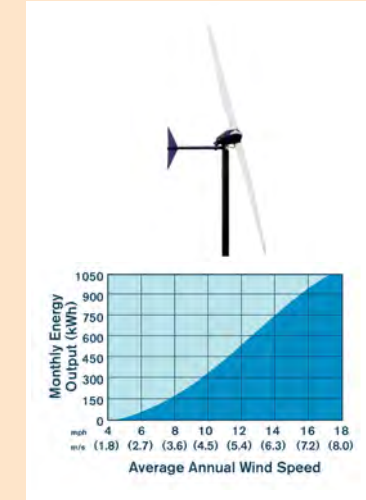

WIND CHEAT SHEET

Wind Generators	Air X	Air X 24 Volt	Air X Marine	Whisper 100	Whisper 200	Whisper 500	Skystream 3.7
Sunforce Item Number	44444	44445	44446	44447	44490	44448	44470
Voltage	12 VDC	24 VDC	12 VDC	Adjustable Voltage 12, 24, 36, 48 VDC	Adjustable Voltage 12, 24, 36, 48 VDC	Adjustable Voltage 24, 32, 48 VDC	120-240 VAC
Battery charging/ Utility Connected	Battery Charging	Battery Charging	Battery Charging	Battery Charging	Battery Charging	Battery Charging	Utility Connected
Rated Power	400 Watts at 28mph/ 12.5m/s	400 Watts at 28mph/ 12.5m/s	400 Watts at 28mph/ 12.5m/s	900 Watts at 28 mph/ 12.5 m/s	1000 Watts at 28 mph/ 12.5 m/s	3000 Watts at 24 mph/ 10.7 m/s	1900 Watts at 21 mph/ 9.4 m/s
Monthly Output	38 kWh/mth at 12mph/5.4 m/s average	38 kWh/mth at 12mph/ 5.4 m/s average	38 kWh/mth at 12mph/ 5.4 m/s average	100 kWh/mth at 12 mph/ 5.4 m/s average	158 kWh/mth at 12 mph/ 5.4 m/s average	538 kWh/mth at 12 mph/ 5.4 m/s average	400 kWh at 12 mph/ 5.4 m/s average
Rotor Diameter	46 inches/1.15 meters	46 inches/ 1.15 meters	46 inches/ 1.15 meters	7 ft/ 2.1 meters	9 ft/ 2.7 meters	15 ft/ 4.5 meters	12 ft/ 3.7 meters
Mount	1.5"/ 38.1mm ID Sched 40 Pipe	1.5"/ 38.1mm ID Sched 40 Pipe	1.5"/ 38.1mm ID Sched 40 Pipe	2.5"/ 62.71mm ID Sched 40 Pipe	2.5"/ 62.71mm ID Sched 40 Pipe	5"/ 128.19mm ID Sched 40 Pipe	5"/ 128.19mm ID Sched 40 Pipe
Start Up Wind Speed	8 mph/ 3.58m/s	8 mph/ 3.58m/s	8 mph/ 3.58m/s	7.5 mph/ 3.4 m/s	7 mph/ 3.1 m/s	7.5 mph/ 3.4 m/s	8 mph/ 3.5 m/s
Survival Wind Speed	110 mph/ 49.2 m/s	110 mph/ 49.2 m/s	110 mph/ 49.2 m/s	120 mph/ 5m/s	120 mph/ 5m/s	120 mph/ 55m/s	140 mph/ 63m/s
Overspeed Protection	Electronic Torque Control	Electronic Torque Control	Electronic Torque Control	Patented Side Furling	Patented Side Furling	Patented Side Furling	Patented Electronic Stall Regulation
Weight of turbine	13 lbs/ 5.9kg	13 lbs/ 5.9kg	13 lbs/ 5.9kg	47 lbs/ 21 kg	65 lbs/ 30kg	155 lbs/ 70kg	170 lbs/ 77kg
Warranty	3 yrs	3 yrs	3 yrs	5 yrs	5 yrs	5 yrs	5 yrs
Appropriate Towers	RV Mount 44460	RV Mount 44460	Marine mounting tower 44712	30' Guyed Tower Kit (Requires anchors and 2.5"ID Sched 40 Pipe) 44451	30' Guyed Tower Kit (Requires anchors and 2.5"ID Sched 40 Pipe) 44451	30' Whisper 500 Guyed Tower Kit (Requires anchors and 5"ID Sched 40 Pipe) 44705	33' Monopole Tower 44700
	Guy wire tower kit including pipe 44455	Guy wire tower kit including pipe 44455	Marine tower hardware kit 44711				45' Monopole Tower 44703
				50' Guyed Tower Kit (Requires anchors and 2.5"ID Sched 40 Pipe) 44459	50' Guyed Tower Kit (Requires anchors and 2.5"ID Sched 40 Pipe) 44459	42' Whisper 500 Guyed Tower Kit (Requires anchors and 5"ID Sched 40 Pipe) 44718	60' Monopole Tower 44704