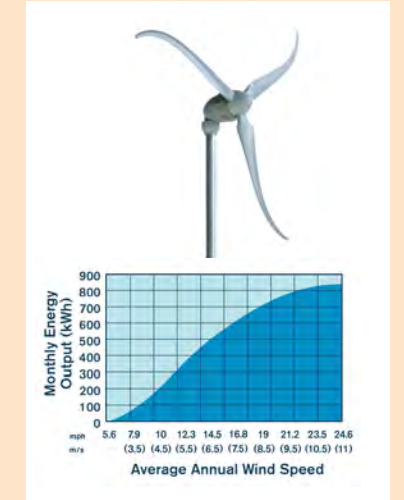

WIND CHEAT SHEET

Wind Generators	Air X	Air X 24 Volt	Air X Marine	Whisper 100	Whisper 200	Whisper 500	Skystream 3.7
Sunforce Item Number	44444	44445	44446	44447	44490	44448	44470
Voltage	12 VDC	24 VDC	12 VDC	Adjustable Voltage 12, 24, 36, 48 VDC	Adjustable Voltage 12, 24, 36, 48 VDC	Adjustable Voltage 24, 32, 48 VDC	120-240 VAC
Battery charging/ Utility Connected	Battery Charging	Battery Charging	Battery Charging	Battery Charging	Battery Charging	Battery Charging	Utility Connected
Rated Power	400 Watts at 28mph/ 12.5m/s	400 Watts at 28mph/ 12.5m/s	400 Watts at 28mph/ 12.5m/s	900 Watts at 28 mph/ 12.5 m/s	1000 Watts at 28 mph/ 12.5 m/s	3000 Watts at 24 mph/ 10.7 m/s	1900 Watts at 21 mph/ 9.4 m/s
Monthly Output	38 kWh/mth at 12mph/5.4 m/s average	38 kWh/mth at 12mph/ 5.4 m/s average	38 kWh/mth at 12mph/ 5.4 m/s average	100 kWh/mth at 12 mph/ 5.4 m/s average	158 kWh/mth at 12 mph/ 5.4 m/s average	538 kWh/mth at 12 mph/ 5.4 m/s average	400 kWh at 12 mph/ 5.4 m/s average
Rotor Diameter	46 inches/1.15 meters	46 inches/ 1.15 meters	46 inches/ 1.15 meters	7 ft/ 2.1 meters	9 ft/ 2.7 meters	15 ft/ 4.5 meters	12 ft/ 3.7 meters
Mount	1.5"/ 38.1mm ID Sched 40 Pipe	1.5"/ 38.1mm ID Sched 40 Pipe	1.5"/ 38.1mm ID Sched 40 Pipe	2.5"/ 62.71mm ID Sched 40 Pipe	2.5"/ 62.71mm ID Sched 40 Pipe	5"/ 128.19mm ID Sched 40 Pipe	5"/ 128.19mm ID Sched 40 Pipe
Start Up Wind Speed	8 mph/ 3.58m/s	8 mph/ 3.58m/s	8 mph/ 3.58m/s	7.5 mph/ 3.4 m/s	7 mph/ 3.1 m/s	7.5 mph/ 3.4 m/s	8 mph/ 3.5 m/s
Survival Wind Speed	110 mph/ 49.2 m/s	110 mph/ 49.2 m/s	110 mph/ 49.2 m/s	120 mph/ 5m/s	120 mph/ 5m/s	120 mph/ 55m/s	140 mph/ 63m/s
Overspeed Protection	Electronic Torque Control	Electronic Torque Control	Electronic Torque Control	Patented Side Furling	Patented Side Furling	Patented Side Furling	Patented Electronic Stall Regulation
Weight of turbine	13 lbs/ 5.9kg	13 lbs/ 5.9kg	13 lbs/ 5.9kg	47 lbs/ 21 kg	65 lbs/ 30kg	155 lbs/ 70kg	170 lbs/ 77kg
Warranty	3 yrs	3 yrs	3 yrs	5 yrs	5 yrs	5 yrs	5 yrs
Appropriate Towers	RV Mount 44460	RV Mount 44460	Marine mounting tower 44712	30' Guyed Tower Kit (Requires anchors and 2.5"ID Sched 40 Pipe) 44451	30' Guyed Tower Kit (Requires anchors and 2.5"ID Sched 40 Pipe) 44451	30' Whisper 500 Guyed Tower Kit (Requires anchors and 5"ID Sched 40 Pipe) 44705	33' Monopole Tower 44700
	Guy wire tower kit including pipe 44455	Guy wire tower kit including pipe 44455	Marine tower hardware kit 44711				45' Monopole Tower 44703
				50' Guyed Tower Kit (Requires anchors and 2.5"ID Sched 40 Pipe) 44459	50' Guyed Tower Kit (Requires anchors and 2.5"ID Sched 40 Pipe) 44459	42' Whisper 500 Guyed Tower Kit (Requires anchors and 5"ID Sched 40 Pipe) 44718	60' Monopole Tower 44704