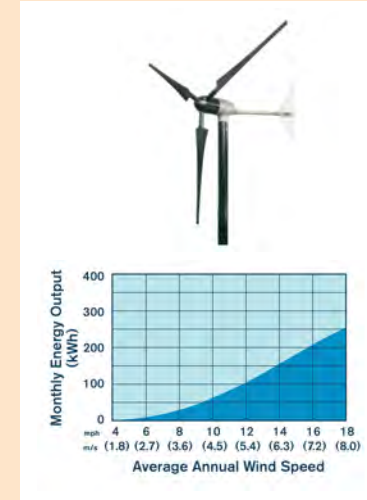

WIND CHEAT SHEET

Wind Generators	Air X	Air X 24 Volt	Air X Marine	Whisper 100	Whisper 200	Whisper 500	Skystream 3.7
Sunforce Item Number	44444	44445	44446	44447	44490	44448	44470
Voltage	12 VDC	24 VDC	12 VDC	Adjustable Voltage 12, 24, 36, 48 VDC	Adjustable Voltage 12, 24, 36, 48 VDC	Adjustable Voltage 24, 32, 48 VDC	120-240 VAC
Battery charging/ Utility Connected	Battery Charging	Battery Charging	Battery Charging	Battery Charging	Battery Charging	Battery Charging	Utility Connected
Rated Power	400 Watts at 28mph/ 12.5m/s	400 Watts at 28mph/ 12.5m/s	400 Watts at 28mph/ 12.5m/s	900 Watts at 28 mph/ 12.5 m/s	1000 Watts at 28 mph/ 12.5 m/s	3000 Watts at 24 mph/ 10.7 m/s	1900 Watts at 21 mph/ 9.4 m/s
Monthly Output	38 kWh/mth at 12mph/5.4 m/s average	38 kWh/mth at 12mph/ 5.4 m/s average	38 kWh/mth at 12mph/ 5.4 m/s average	100 kWh/mth at 12 mph/ 5.4 m/s average	158 kWh/mth at 12 mph/ 5.4 m/s average	538 kWh/mth at 12 mph/ 5.4 m/s average	400 kWh at 12 mph/ 5.4 m/s average
Rotor Diameter	46 inches/1.15 meters	46 inches/ 1.15 meters	46 inches/ 1.15 meters	7 ft/ 2.1 meters	9 ft/ 2.7 meters	15 ft/ 4.5 meters	12 ft/ 3.7 meters
Mount	1.5"/ 38.1mm ID Sched 40 Pipe	1.5"/ 38.1mm ID Sched 40 Pipe	1.5"/ 38.1mm ID Sched 40 Pipe	2.5"/ 62.71mm ID Sched 40 Pipe	2.5"/ 62.71mm ID Sched 40 Pipe	5"/ 128.19mm ID Sched 40 Pipe	5"/ 128.19mm ID Sched 40 Pipe
Start Up Wind Speed	8 mph/ 3.58m/s	8 mph/ 3.58m/s	8 mph/ 3.58m/s	7.5 mph/ 3.4 m/s	7 mph/ 3.1 m/s	7.5 mph/ 3.4 m/s	8 mph/ 3.5 m/s
Survival Wind Speed	110 mph/ 49.2 m/s	110 mph/ 49.2 m/s	110 mph/ 49.2 m/s	120 mph/ 5m/s	120 mph/ 5m/s	120 mph/ 55m/s	140 mph/ 63m/s
Overspeed Protection	Electronic Torque Control	Electronic Torque Control	Electronic Torque Control	Patented Side Furling	Patented Side Furling	Patented Side Furling	Patented Electronic Stall Regulation
Weight of turbine	13 lbs/ 5.9kg	13 lbs/ 5.9kg	13 lbs/ 5.9kg	47 lbs/ 21 kg	65 lbs/ 30kg	155 lbs/ 70kg	170 lbs/ 77kg
Warranty	3 yrs	3 yrs	3 yrs	5 yrs	5 yrs	5 yrs	5 yrs
Appropriate Towers	RV Mount 44460	RV Mount 44460	Marine mounting tower 44712	30' Guyed Tower Kit (Requires anchors and 2.5"ID Sched 40 Pipe) 44451	30' Guyed Tower Kit (Requires anchors and 2.5"ID Sched 40 Pipe) 44451	30' Whisper 500 Guyed Tower Kit (Requires anchors and 5"ID Sched 40 Pipe) 44705	33' Monopole Tower 44700
	Guy wire tower kit including pipe 44455	Guy wire tower kit including pipe 44455	Marine tower hardware kit 44711				45' Monopole Tower 44703
				50' Guyed Tower Kit (Requires anchors and 2.5"ID Sched 40 Pipe) 44459	50' Guyed Tower Kit (Requires anchors and 2.5"ID Sched 40 Pipe) 44459	42' Whisper 500 Guyed Tower Kit (Requires anchors and 5"ID Sched 40 Pipe) 44718	60' Monopole Tower 44704