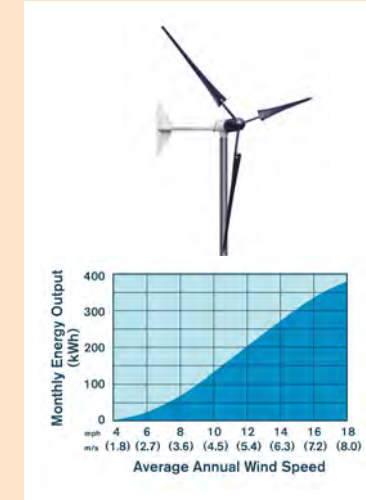

WIND CHEAT SHEET

Wind Generators	Air X	Air X 24 Volt	Air X Marine	Whisper 100	Whisper 200	Whisper 500	Skystream 3.7
Sunforce Item Number	44444	44445	44446	44447	44490	44448	44470
Voltage	12 VDC	24 VDC	12 VDC	Adjustable Voltage 12, 24, 36, 48 VDC	Adjustable Voltage 12, 24, 36, 48 VDC	Adjustable Voltage 24, 32, 48 VDC	120-240 VAC
Battery charging/ Utility Connected	Battery Charging	Battery Charging	Battery Charging	Battery Charging	Battery Charging	Battery Charging	Utility Connected
Rated Power	400 Watts at 28mph/ 12.5m/s	400 Watts at 28mph/ 12.5m/s	400 Watts at 28mph/ 12.5m/s	900 Watts at 28 mph/ 12.5 m/s	1000 Watts at 28 mph/ 12.5 m/s	3000 Watts at 24 mph/ 10.7 m/s	1900 Watts at 21 mph/ 9.4 m/s
Monthly Output	38 kWh/mth at 12mph/5.4 m/s average	38 kWh/mth at 12mph/ 5.4 m/s average	38 kWh/mth at 12mph/ 5.4 m/s average	100 kWh/mth at 12 mph/ 5.4 m/s average	158 kWh/mth at 12 mph/ 5.4 m/s average	538 kWh/mth at 12 mph/ 5.4 m/s average	400 kWh at 12 mph/ 5.4 m/s average
Rotor Diameter	46 inches/1.15 meters	46 inches/ 1.15 meters	46 inches/ 1.15 meters	7 ft/ 2.1 meters	9 ft/ 2.7 meters	15 ft/ 4.5 meters	12 ft/ 3.7 meters
Mount	1.5"/ 38.1mm ID Sched 40 Pipe	1.5"/ 38.1mm ID Sched 40 Pipe	1.5"/ 38.1mm ID Sched 40 Pipe	2.5"/ 62.71mm ID Sched 40 Pipe	2.5"/ 62.71mm ID Sched 40 Pipe	5"/ 128.19mm ID Sched 40 Pipe	5"/ 128.19mm ID Sched 40 Pipe
Start Up Wind Speed	8 mph/ 3.58m/s	8 mph/ 3.58m/s	8 mph/ 3.58m/s	7.5 mph/ 3.4 m/s	7 mph/ 3.1 m/s	7.5 mph/ 3.4 m/s	8 mph/ 3.5 m/s
Survival Wind Speed	110 mph/ 49.2 m/s	110 mph/ 49.2 m/s	110 mph/ 49.2 m/s	120 mph/ 5m/s	120 mph/ 5m/s	120 mph/ 55m/s	140 mph/ 63m/s
Overspeed Protection	Electronic Torque Control	Electronic Torque Control	Electronic Torque Control	Patented Side Furling	Patented Side Furling	Patented Side Furling	Patented Electronic Stall Regulation
Weight of turbine	13 lbs/ 5.9kg	13 lbs/ 5.9kg	13 lbs/ 5.9kg	47 lbs/ 21 kg	65 lbs/ 30kg	155 lbs/ 70kg	170 lbs/ 77kg
Warranty	3 yrs	3 yrs	3 yrs	5 yrs	5 yrs	5 yrs	5 yrs
Appropriate Towers	RV Mount 44460	RV Mount 44460	Marine mounting tower 44712	30' Guyed Tower Kit (Requires anchors and 2.5"ID Sched 40 Pipe) 44451	30' Guyed Tower Kit (Requires anchors and 2.5"ID Sched 40 Pipe) 44451	30' Whisper 500 Guyed Tower Kit (Requires anchors and 5"ID Sched 40 Pipe) 44705	33' Monopole Tower 44700
	Guy wire tower kit including pipe 44455	Guy wire tower kit including pipe 44455	Marine tower hardware kit 44711				45' Monopole Tower 44703
				50' Guyed Tower Kit (Requires anchors and 2.5"ID Sched 40 Pipe) 44459	50' Guyed Tower Kit (Requires anchors and 2.5"ID Sched 40 Pipe) 44459	42' Whisper 500 Guyed Tower Kit (Requires anchors and 5"ID Sched 40 Pipe) 44718	60' Monopole Tower 44704